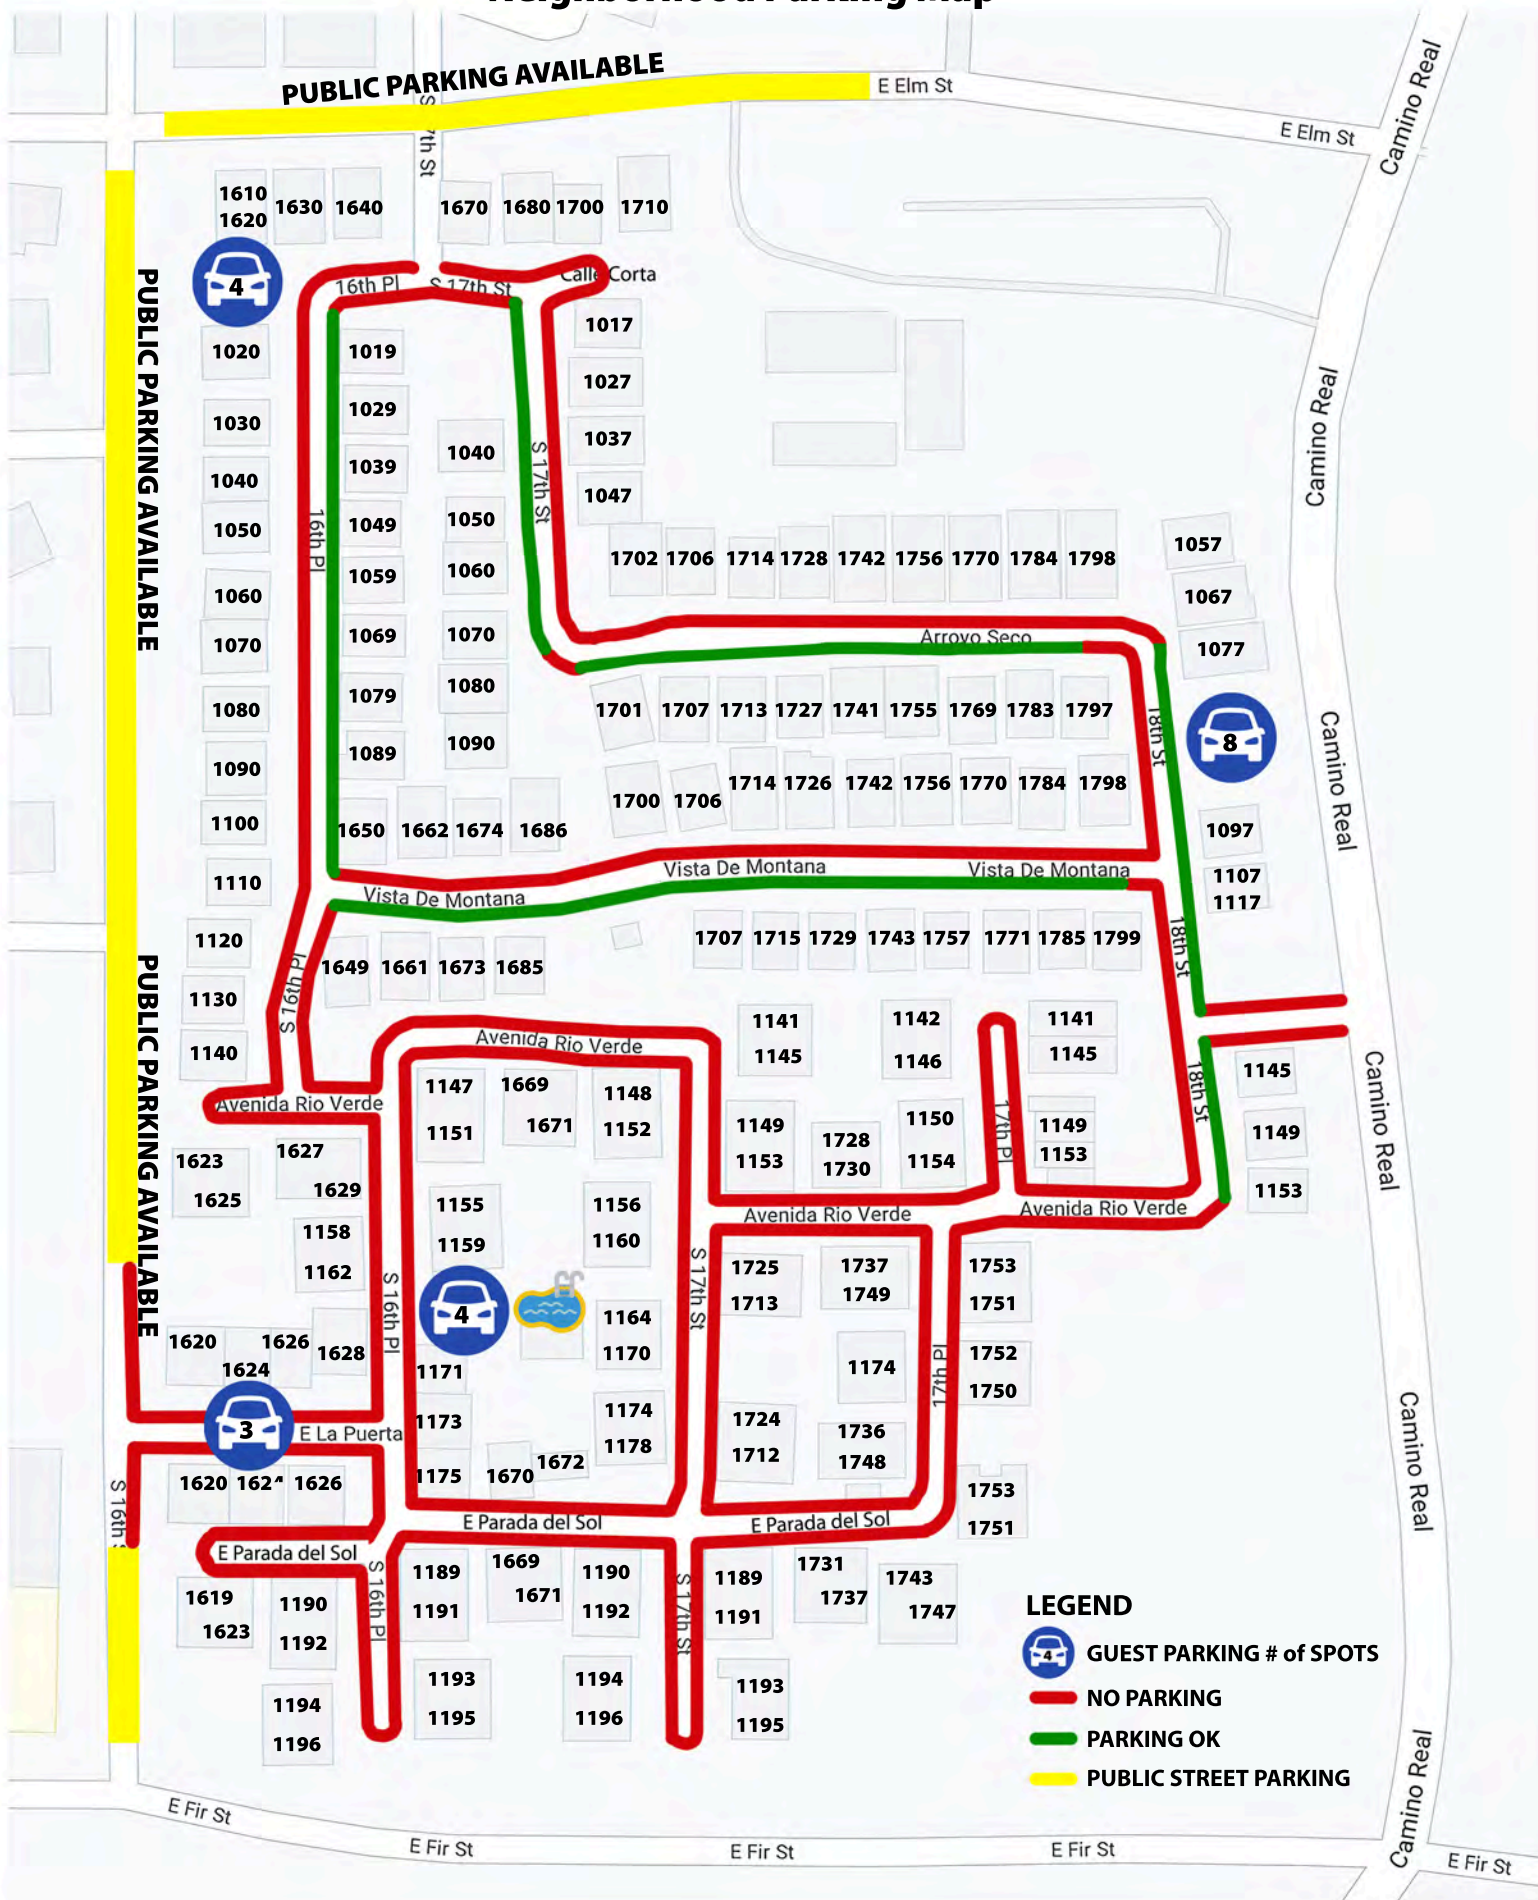

# Cottonwood Square & Commons Neighborhood Parking Map

Questions? Visit [CSCHOA.com](http://CSCHOA.com) for parking and towing details or call Debbie Triboli at (480) 820 - 3451 ext 201.